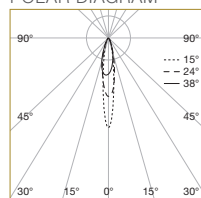

DOT LIGHT

POLAR DIAGRAM